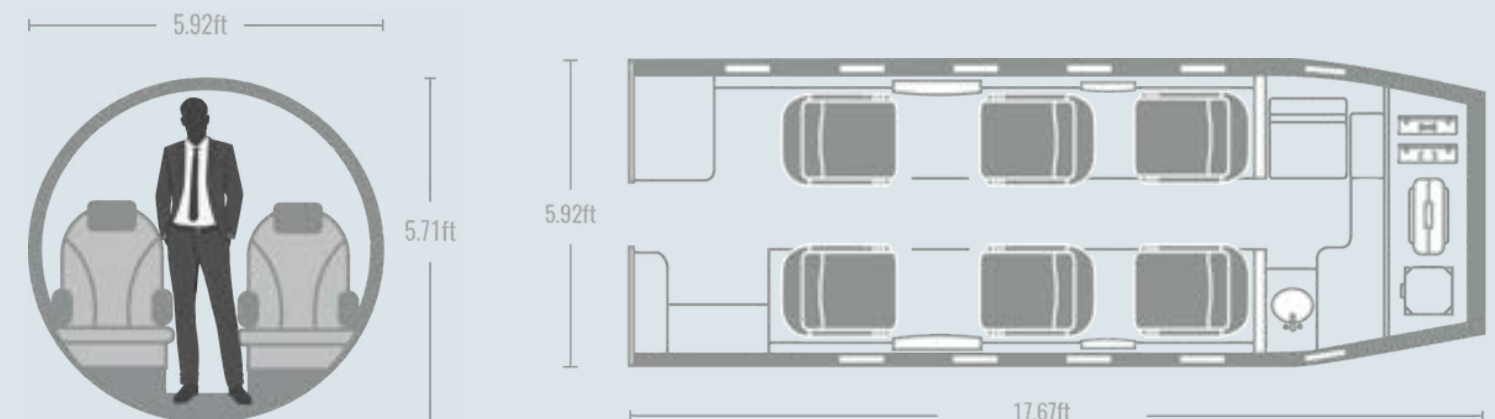

BAGGAGE CAPACITY

Internal: 24 cu. ft.

External: 24 cu. ft.

(4 medium size standard suitcases)

Range Map

ASM Charter - VIP & Medevac

Learjet 60XR

The Learjet 60XR aircraft deliver exhilarating performance, just what you'd expect from the jet that exemplifies legendary Learjet speed and power. With its combination of high speed, range, and comfort, Learjet 60XR is one of the world's most desired midsized jets. For operating a dedicated air ambulance flight, the 9H-GOA's spacious cabin setting can be quickly converted from VIP to medical setup, to provide a proven reliable aircraft for the mission.