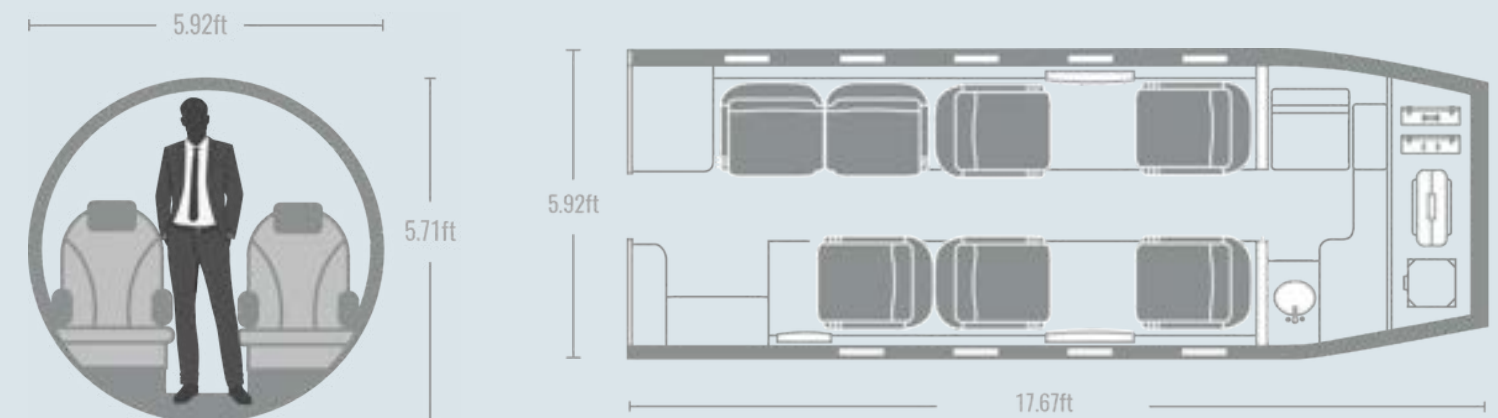

ASM Charter - VIP & Medevac

Learjet 60XR

The Learjet 60XR aircraft deliver exhilarating performance, just what you'd expect from the jet that exemplifies legendary Learjet speed and power. With its combination of high speed, range, and comfort, Learjet 60XR is one of the world's most desired midsized jets. For operating a dedicated air ambulance flight, the 9H-GOA's spacious cabin setting can be quickly converted from VIP to medical setup, to provide a proven reliable aircraft for the mission.

SPECIFICATION

Passenger Capacity – 7

Crew – 2 Pilots

Range – 2,405nm / 4,454km

Maximum Speed – 863km/h

Cabin Length – 5.39m (17.67ft)

Cabin Height – 1.74m (5.71ft)

Cabin Width – 1.80m (5.92ft)

BAGGAGE CAPACITY

Internal: 24 cu. ft.

External: 24 cu. ft.

(4 medium size standard suitcases)