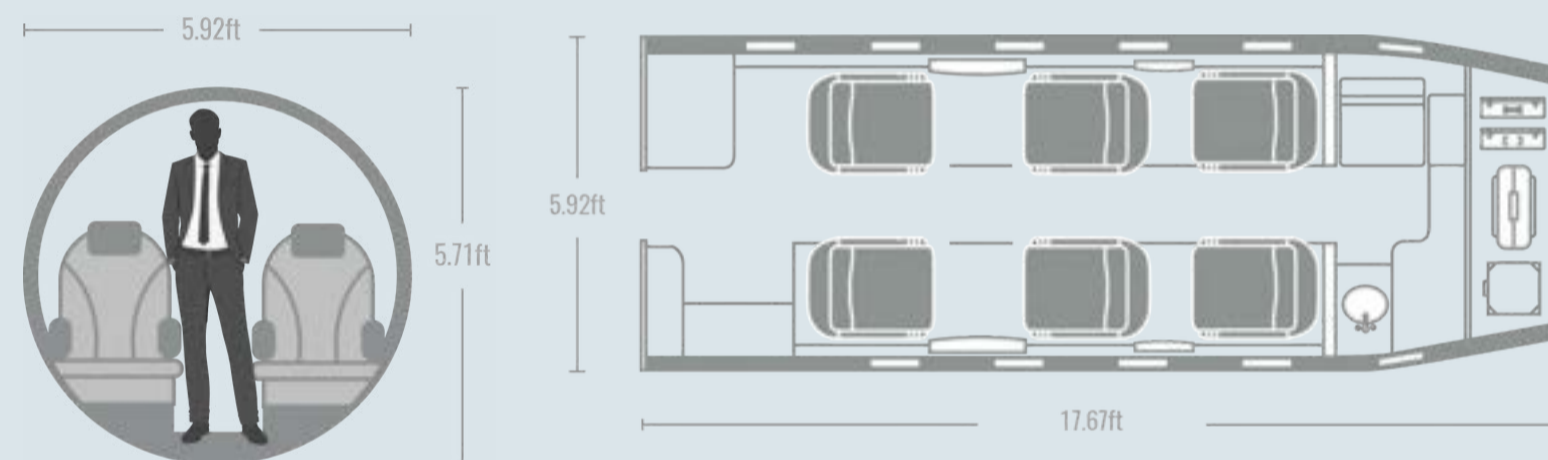

SPECIFICATION

Passenger Capacity – 6

Crew – 2 Pilots

Range – 2,405nm / 4,454km

Maximum Speed – 863km/h

Cabin Length – 5.39m (17.67ft)

Cabin Height – 1.74m (5.71ft)

Cabin Width – 1.80m (5.92ft)

BAGGAGE CAPACITY

Internal: 24 cu. ft.

External: 24 cu. ft.

(4 medium size standard suitcases)