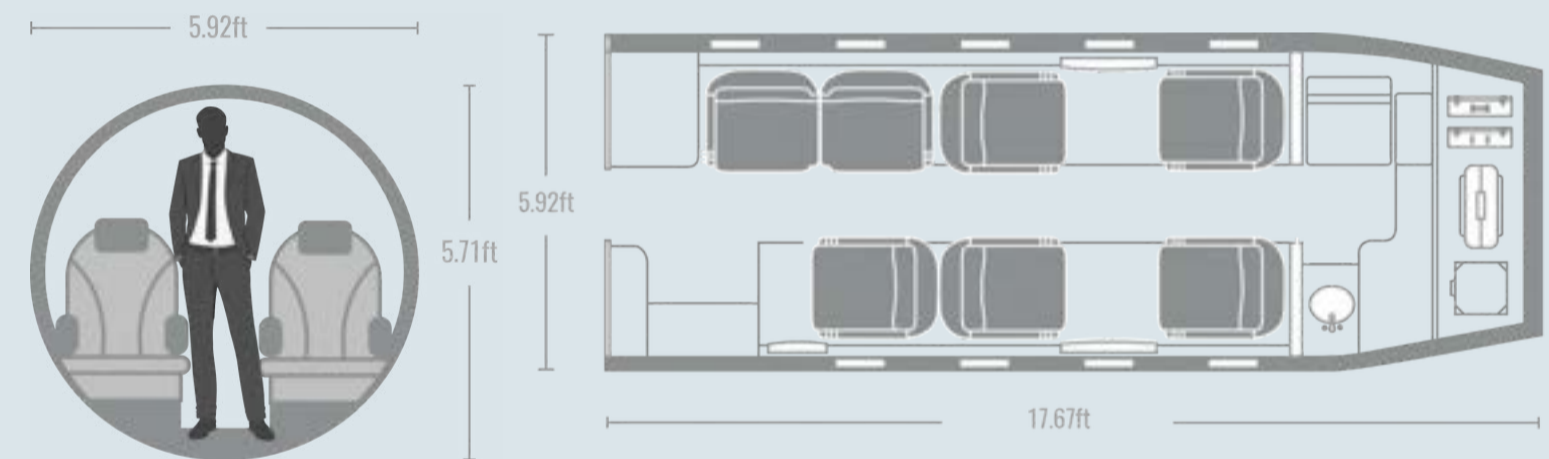

SPECIFICATION

Passenger Capacity – 7

Crew – 2 Pilots

Range – 2,405nm / 4,454km

Maximum Speed – 863km/h